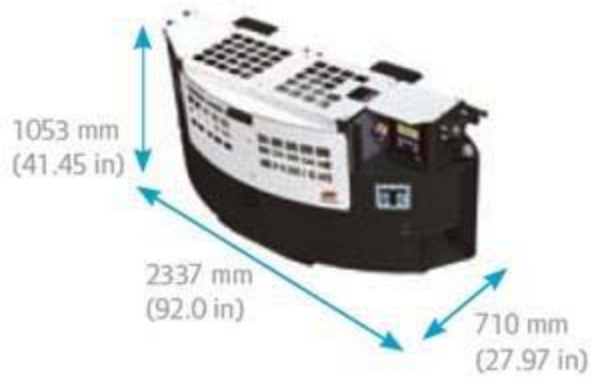

Cargo Equipment Solutions, Inc.

Reefers Genset Types

Clip On Genset

Under Slung Genset

Under Mount Genset

Genset Clip On Type
for Reefers for
Transportation & Power
Source on yard.

Genset Under Slung &
Under Mount Type
for Reefers Transportation
only.